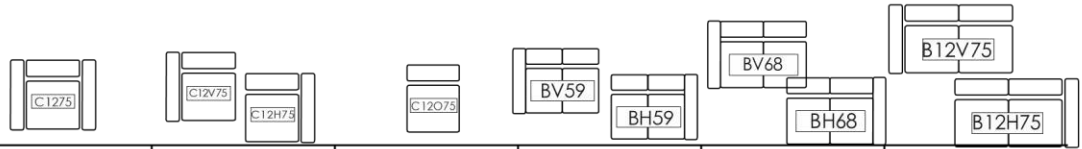

Measurements	W | H | D 105 | 106 | 91	W | H | D 90 | 106 | 91	W | H | D 75 | 106 | 91	W | H | D 133 | 106 | 91	W | H | D 151 | 106 | 91	W | H | D 165 | 106 | 91
Description (Refer to line drawings above)	1,5 Person sofa adjustable neckrest	1,5 Person sofa with 1-arm adjustable neckrest	1 seater without arms (only for use in center to build 3 person sofa) adjustable neckrest	2 Person sofa with 1-arm adjustable neckrest	2 Person sofa with 1-arm adjustable neckrest	2,5 Person sofa with 1-arm adjustable neckrest
Item type	C1275	C12V75 | C12H75	C12O75	BV59 | BH59	BV68 | BH68	B12V75 | B12H75
				"0-wall" system is available only in 1 seater modules put 2 x 1 seater with 1 arm, to get 2 person sofa with "0-wall"	"0-wall" system is available only in 1 seater modules put 2 x 1 seater with 1 arm, to get 2 person sofa with "0-wall"	"0-wall" system is available only in 1 seater modules put 2 x 1 seater with 1 arm, to get 2 person sofa with "0-wall"