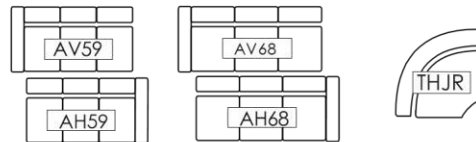

# APPLEDORE MODULAR

Measurements	WIHID 180 106 91	WIHID 148 106 91	WIHID 166 106 91	WIHID 180 106 91	WIHID 207 106 91	WIHID 234 106 91
Description (Refer to line drawings above)	C12V75F13 + C12H75F13  adjustable neckrest and function	2 Person sofa  adjustable neckrest	2 Person sofa  adjustable neckrest	2,5 Person sofa  adjustable neckrest	3 Person sofa  adjustable neckrest	3 Person sofa  adjustable neckrest
Item type	Combination 1	B59	B68	B1275	A59	A68
<b>Extra additions</b>						
Attention ("0" Wall function is the reclining back motion that reclines without hitting the wall behind)		"0-wall" system is available only in 1 seater modules  put 2 x 1 seater with 2 arms, to get 2 person sofa with "0-wall"	"0-wall" system is available only in 1 seater modules  put 2 x 1 seater with 2 arms, to get 2 person sofa with "0-wall"	"0-wall" system is available only in 1 seater modules  put 2 x 1 seater with 2 arms, to get 2 person sofa with "0-wall"	"0-wall" system is available only in 1 seater modules  put 3 x 1 seater with 2 arms, to get 3 person sofa with "0-wall"	"0-wall" system is available only in 1 seater modules  put 3 x 1 seater with 2 arms, to get 3 person sofa with "0-wall"

Measurements	W   H   D 192   106   91	W   H   D 219   106   91	W   H   D 97   106   97			
Description (Refer to line drawings above)	3 Person sofa with arm  adjustable neckrest	3 Person sofa with arm  adjustable neckrest	Corner			
Item type	AV59   AH59	AV68   AH68				